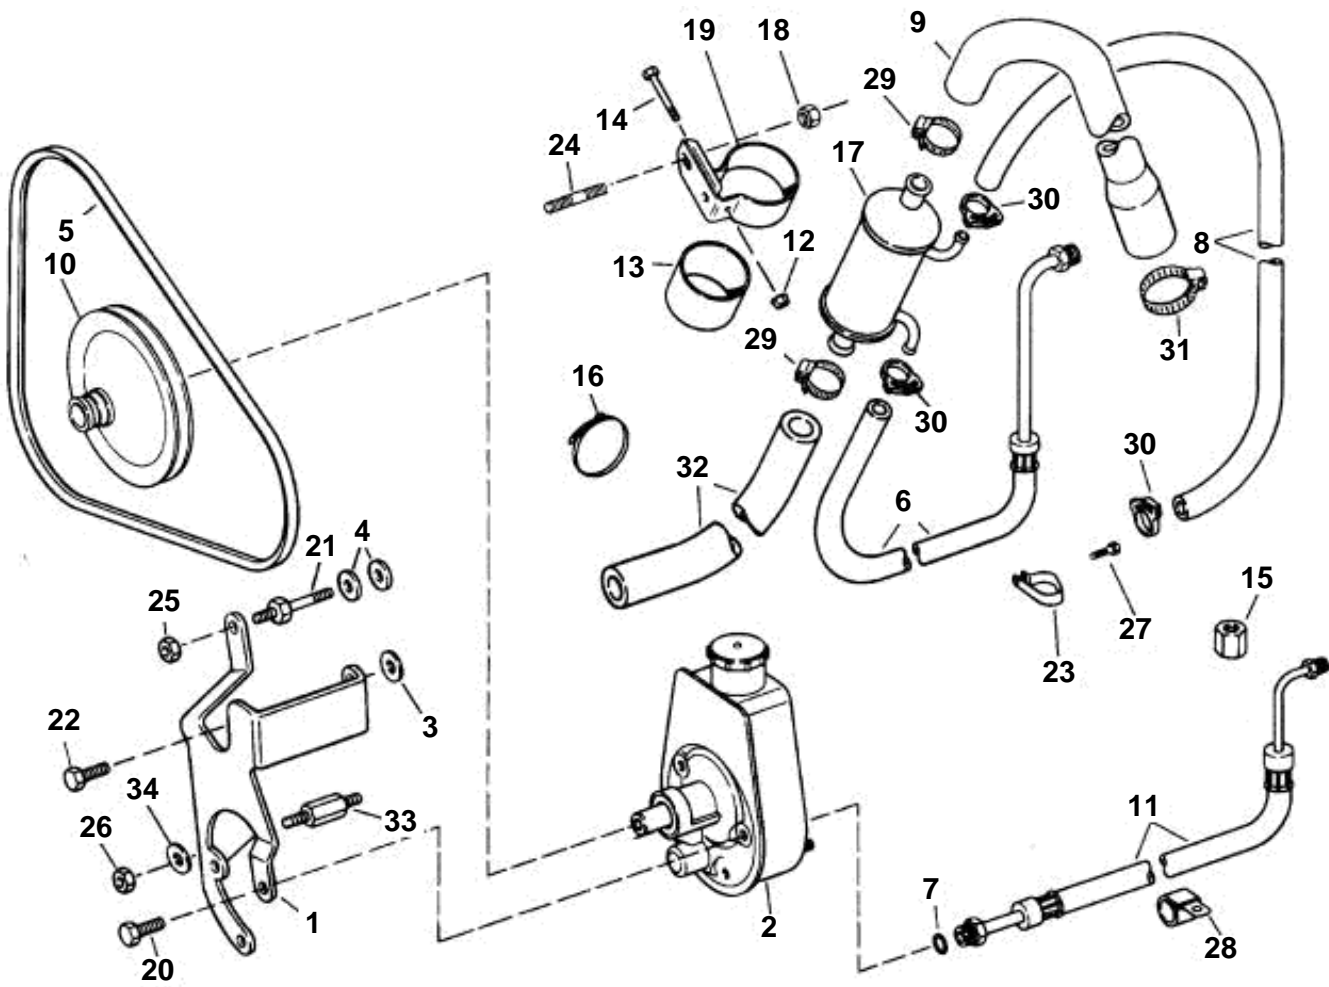

# POWER STEERING PUMP

| REF | PART NO. | QTY | DESCRIPTION                      |
|-----|----------|-----|----------------------------------|
| 1   | 3852512  | 1   | Bracket, Power steering          |
| 2   | 3850491  | 1   | Power steering pump              |
| 3   | 3852162  | 1   | Washer, Bracket to cylinder head |
| 4   | 3852162  | 2   | Washer, Stud to engine           |
| 5   | 3852464  | 1   | V-belt, Power steering           |
| 6   | 3854168  | 1   | Hose, Valve to cooler            |
| 7   | 3852497  | 1   | O-ring, Pressure hose to pump    |
| 8   | 3850644  | 1   | Hose, Cooler to pump, return     |
| 9   | 3852281  | 1   | Hose, Gimbal to cooler           |
| 10  | 3853804  | 1   | Pulley, Steering pump            |
| 11  | 3853967  | 1   | Hose, Pump to cyl., pressure     |
| 12  | 3852079  | 1   | Nut, Clamp                       |
| 13  | 3853236  | 1   | Spacer, Oil cooler               |
| 14  | 3852126  | 1   | Screw, Clamp                     |
| 15  | 3853315  | 1   | Fitting, Steering hose plug      |
| 16  | 3852158  | 2   | Lock strap, Pump hoses           |
| 17  | 3852840  | 1   | Oil cooler                       |
| 18  | 3852177  | 1   | Nut, Stud, bracket               |
| 19  | 3852218  | 1   | Clamp, Oil cooler                |
| 20  | 3853405  | 3   | Screw, Bracket to pump           |
| 21  | 3852507  | 1   | Stud, Bracket to water pump      |
| 22  | 3853557  | 1   | Screw, Bracket to cylinder head  |
| 23  | 3852837  | 1   | Clamp, Hoses to cylinder head    |
| 24  | 3852093  | 1   | Stud, Clamp to bracket           |
| 25  | 3853403  | 1   | Nut, Stud, bracket to water pump |
| 26  | 3853403  | 1   | Nut, Stud, bracket to engine     |
| 27  | 3853557  | 1   | Screw, Hose clamp to head        |
| 28  | 3852490  | 1   | Clamp, Hoses to front mount      |
| 29  | 3852602  | 2   | Clamp, Hose, oil cooler          |
| 30  | 3852196  | 3   | Clamp, Hose                      |
| 31  | 3853786  | 1   | Clamp, Hose to gimbal housing    |
| 32  | 3850363  | 1   | Hose, Cooler to thermostat       |
| 33  | 3853557  | 1   | Screw, Pump bracket to cyl. head |
| 34  | 3852054  | 1   | Washer, Bracket to stud          |